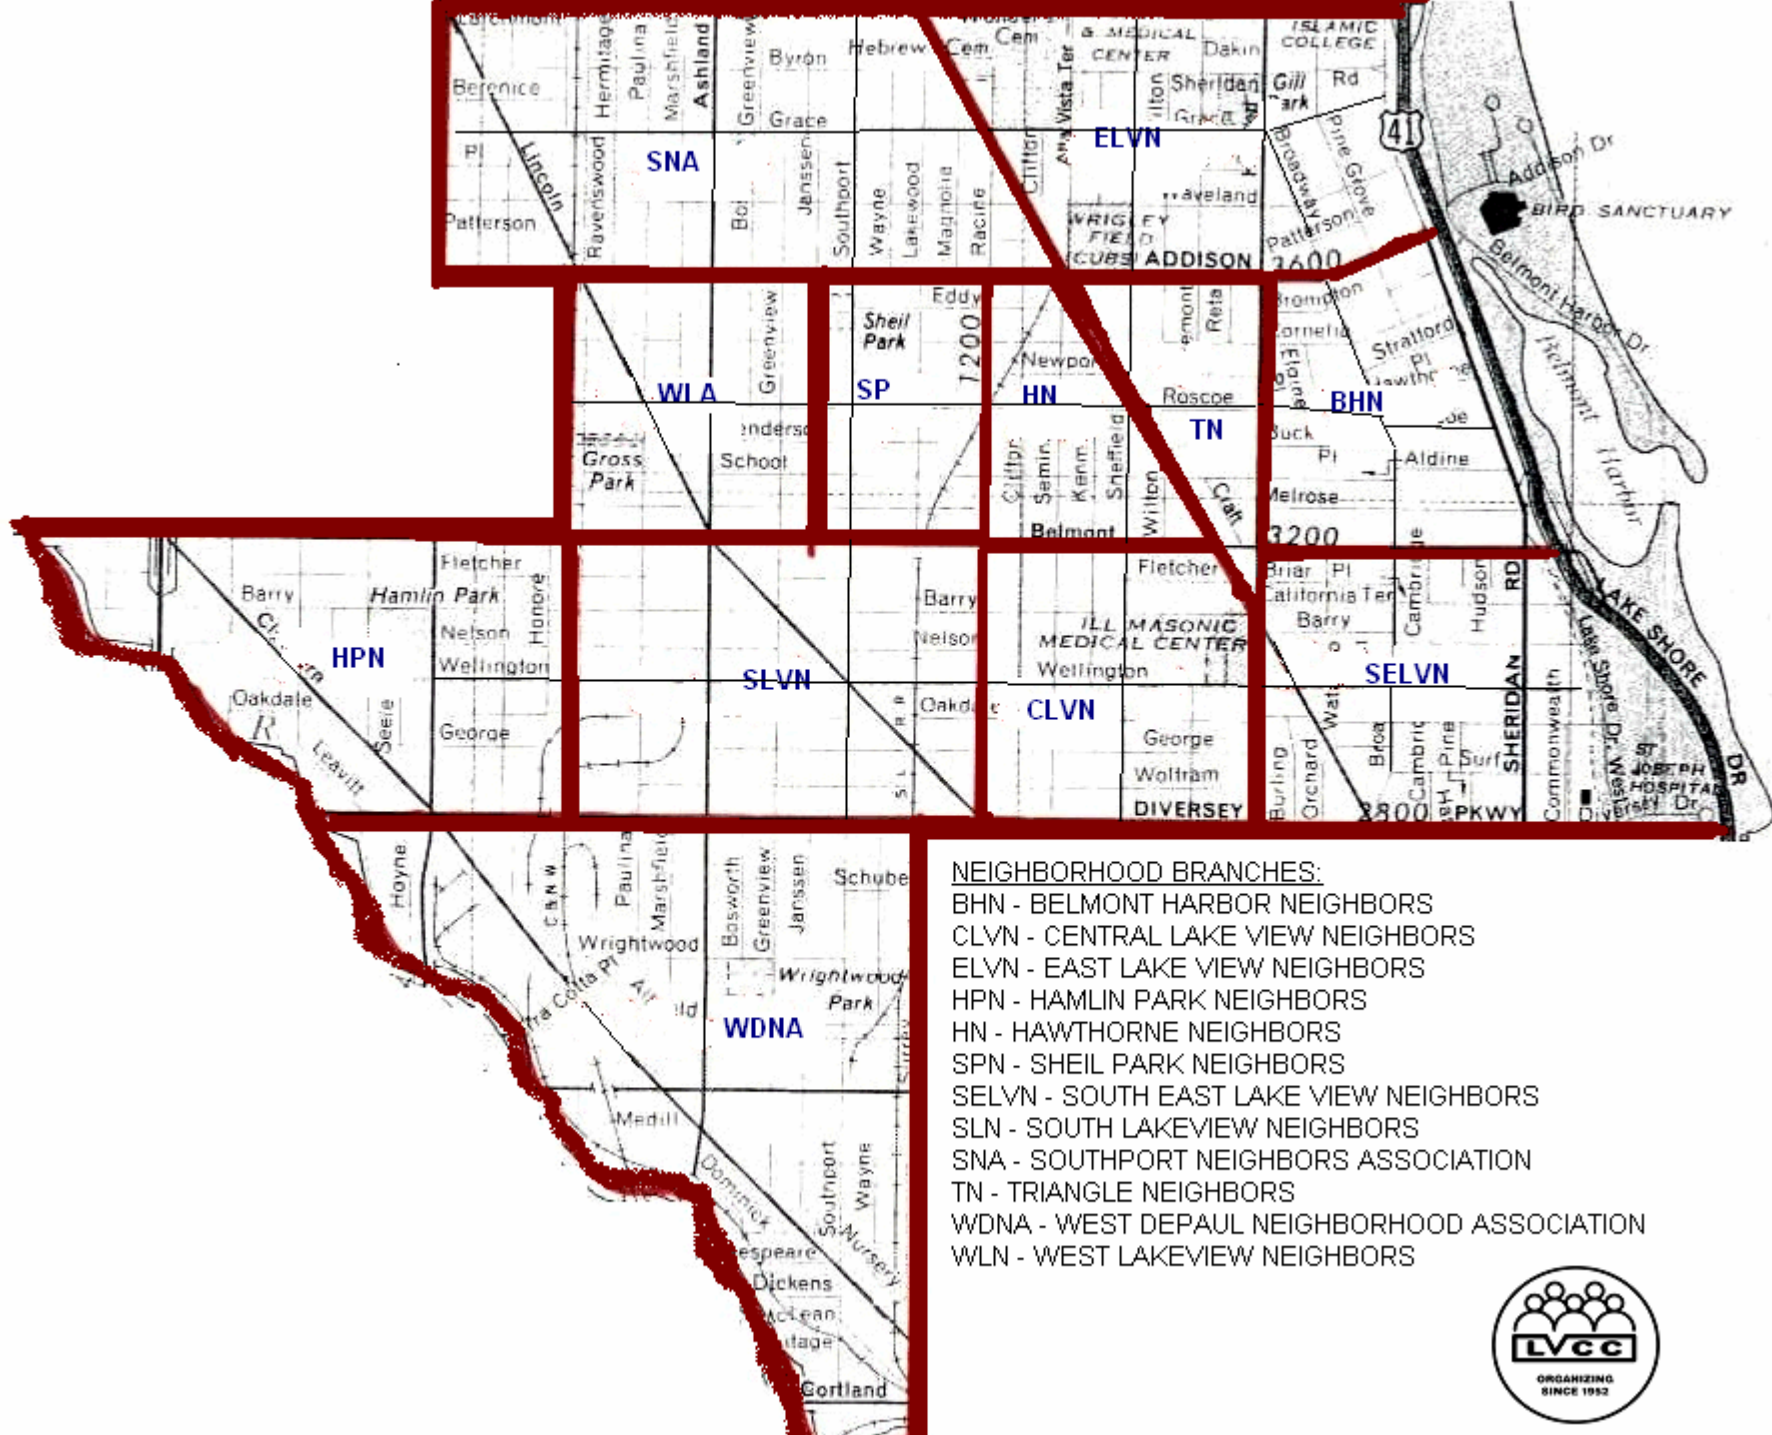

LVCC

Board Meeting

December 1, 2005

LVCC-Get Involved!

THANK YOU!!!

- Fizz Restaurant
Support Fizz's Coat Drive!!
- Kristine Tucay
- Larissa Tyler

WHO ARE WE?

- Protect and enhance the quality of life in Lake View
- 53 years old
- Represent 100,000 residents
- Represented in 5 aldermanic wards
- We have 4 Chambers of Commerce
- Socially and economically diverse-small town charm
- 12 neighborhood “grass roots” associations
- Protect our community
- Working to make Lake View a better place to live, work and play

NEIGHBORHOOD BRANCHES:

- BHN - BELMONT HARBOR NEIGHBORS
- CLVN - CENTRAL LAKE VIEW NEIGHBORS
- ELVN - EAST LAKE VIEW NEIGHBORS
- HPN - HAMLIN PARK NEIGHBORS
- HN - HAWTHORNE NEIGHBORS
- SPN - SHEIL PARK NEIGHBORS
- SELVN - SOUTH EAST LAKE VIEW NEIGHBORS
- SLN - SOUTH LAKEVIEW NEIGHBORS
- SNA - SOUTHPORT NEIGHBORS ASSOCIATION
- TN - TRIANGLE NEIGHBORS
- WDNA - WEST DEPAUL NEIGHBORHOOD ASSOCIATION
- WLN - WEST LAKEVIEW NEIGHBORS